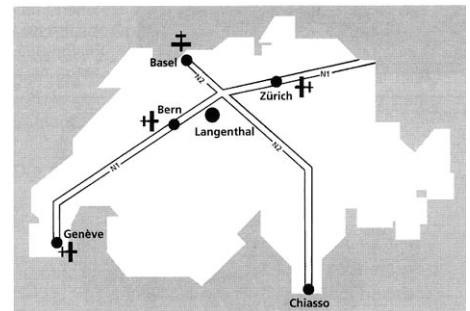

From Zürich

- Follow the highway A1, Zürich - Bern
- Take the exit Rothrist, turn right, direction Langenthal
- Follow the national road N1, direction Langenthal - Bern
- Between Roggwil and Langenthal: After the Restaurant Kalten Herberge (at your left hand side) turn left and cross the railroad
- Follow the road Murgenthalstrasse about 2 km until you see HUEGLI-TECH LTD at your left hand side

From Basel

- Follow the highway A2, Basel - Luzern - Chiasso
- Take the exit Rothrist, turn right, direction Langenthal
- Follow the national road N1, direction Langenthal - Bern
- Between Roggwil and Langenthal: After the Restaurant Kalten Herberge (at your left hand side) turn left and cross the railroad
- Follow the road Murgenthalstrasse about 2 km till you see HUEGLI-TECH LTD at your left hand side

From Geneva - Bern

- Follow the highway A1, Geneva - Bern - Zürich
- Take the exit Niederbipp, turn right
- Follow the road, direction Aarwangen - Langenthal
- At Langenthal: Pass the first round-about straight through, following direction Langenthal Zentrum
- Pass the second round-about straight through
- At the third round-about turn left, direction Roggwil
- Follow the road Murgenthalstrasse
- Pass the round-about straight through
- After about 200m you will see HUEGLI-TECH LTD at your right hand side

From Italy

- Follow the highway A2, Chiasso - Luzern - Basel
- After Luzern take the exit Reiden
- Turn left, direction Pfaffnau - St. Urban
- In St. Urban turn right, direction Langenthal
- In Langenthal turn right (1. street) before Hospital
- At the round-about turn right, direction Roggwil
- Follow the road Murgenthalstrasse
- Pass the round-about straight through
- After about 200m you will see HUEGLI-TECH LTD at your right hand side