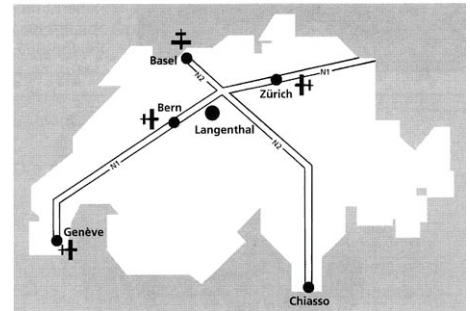

From Zürich

- Follow the highway A1, Zürich - Bern
- Take the exit Rothrist, turn right, direction Langenthal
- Follow the national road N1, direction Langenthal - Bern
- Between Roggwil and Langenthal: After the Restaurant Kalten Herberge (at your left hand side) turn left and cross the railroad
- Follow the road Murgenthalstrasse about 2 km until you see HUEGLI-TECH LTD at your left hand side

From Basel

- Follow the highway A2, Basel - Luzern - Chiasso
- Take the exit Rothrist, turn right, direction Langenthal
- Follow the national road N1, direction Langenthal - Bern
- Between Roggwil and Langenthal: After the Restaurant Kalten Herberge (at your left hand side) turn left and cross the railroad
- Follow the road Murgenthalstrasse about 2 km till you see HUEGLI-TECH LTD at your left hand side

From Geneva - Bern

- Follow the highway A1, Geneva - Bern - Zürich
- Take the exit Niederbipp, turn right
- Follow the road, direction Aarwangen - Langenthal
- At Langenthal: Pass the first round-about straight through, following direction Langenthal Zentrum
- Pass the second round-about straight through
- At the third round-about turn left, direction Roggwil
- Follow the road Murgenthalstrasse
- Pass the round-about straight through
- After about 200m you will see HUEGLI-TECH LTD at your right hand side

From Italy

- Follow the highway A2, Chiasso - Luzern - Basel
- After Luzern take the exit Reiden
- Turn left, direction Pfaffnau - St. Urban
- In St. Urban turn right, direction Langenthal
- In Langenthal turn right (1. street) before Hospital
- At the round-about turn right, direction Roggwil
- Follow the road Murgenthalstrasse
- Pass the round-about straight through
- After about 200m you will see HUEGLI-TECH LTD at your right hand side