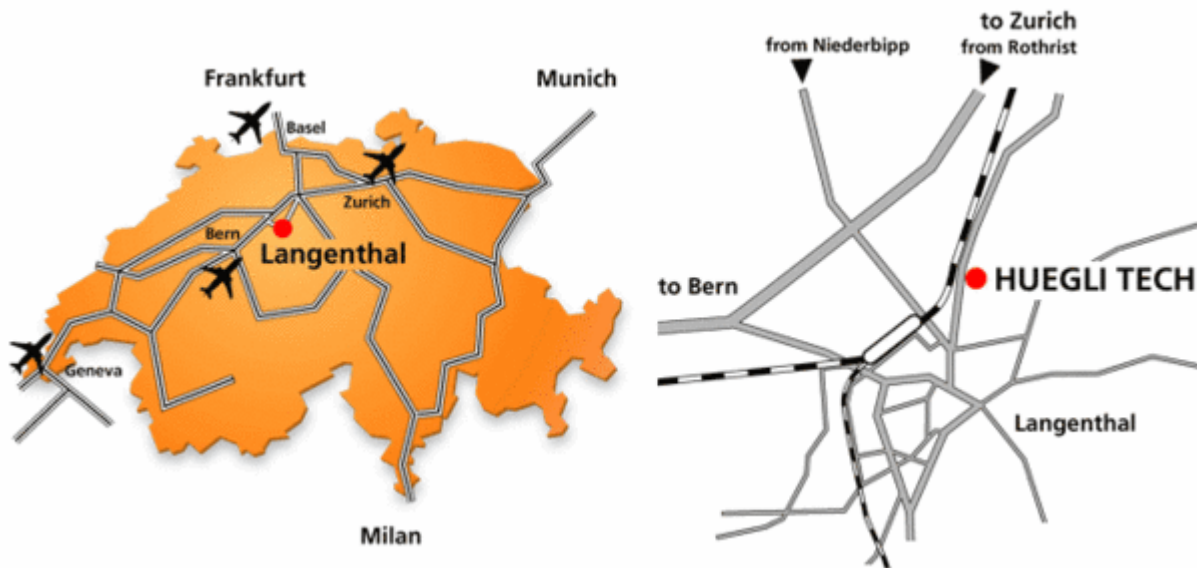

Where to find us

Address

HUEGLI TECH AG

Murgenthalstrasse 30
CH - 4900 Langenthal
Tel: (41) 62 916 50 30
Fax: (41) 62 916 50 35
E-Mail: sales@huegli-tech.com

From Zurich

- Follow the highway A1, **Zuerich - Bern**
- Take the exit **Rothrist**, turn right, direction Langenthal
- Follow the national road N1, direction **Langenthal - Bern**
- Between **Roggwil** and Langenthal: After the „bromer art collection“ (at your left hand side) turn left and cross the railroad
- Follow the road **Murgenthalstrasse** about 2 km until you see **HUEGLI-TECH LTD** at your left hand side