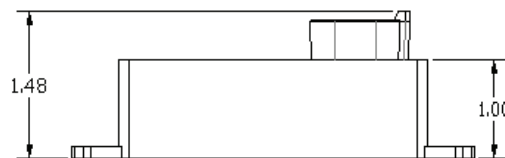

HUEGLI TECH AG (LTD)
Murgenthalstrasse 30
4900 Langenthal Switzerland
Phone: +41 62 916 50 30
Fax: +41 62 916 50 35

e-mail: sales@huegli-tech.com
www.huegli-tech.com