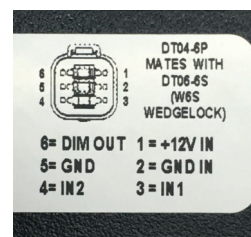

6A LED Dimmer Module

Product Features

- 4 Levels of dimming:
0%, 30%, 70%, 100%
- DT04-6P Connector
- Mates with DT06-6S
(W6S Wedgelock)
- Dimensions 4" x 2" x 1.5"
- Rugged ABS Housing
Mtg Flange Holes = 3.5" on center

6A LED Dimmer Module V99-0280

A simple and cost efficient way to get different light levels into your vehicles LED lighting systems. This 6A LED Dimmer Module has 4 levels of dimming available. Dimming levels can be customized for EAU's over 1000 pieces without NRE, however, for dimming level changes for less than 1000 EAU, NRE will be required and factory will need to be consulted for a quotation.