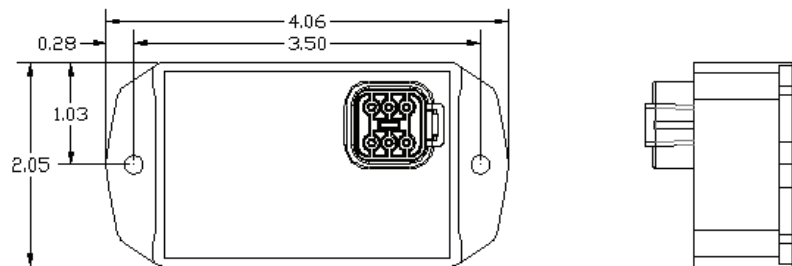

6A LED Dimmer Module

Product Features

- 4 Levels of dimming:
0%, 30%, 70%, 100%
- DT04-6P Connector
- Mates with DT06-6S
(W6S Wedgelock)
- Dimensions 4" x 2" x 1.5"
- Rugged ABS Housing
Mtg Flange Holes = 3.5" on center

6A LED Dimmer Module V99-0280

A simple and cost efficient way to get different light levels into your vehicles LED lighting systems. This 6A LED Dimmer Module has 4 levels of dimming available. Dimming levels can be customized for EAU's over 1000 pieces without NRE, however, for dimming level changes for less than 1000 EAU, NRE will be required and factory will need to be consulted for a quotation.