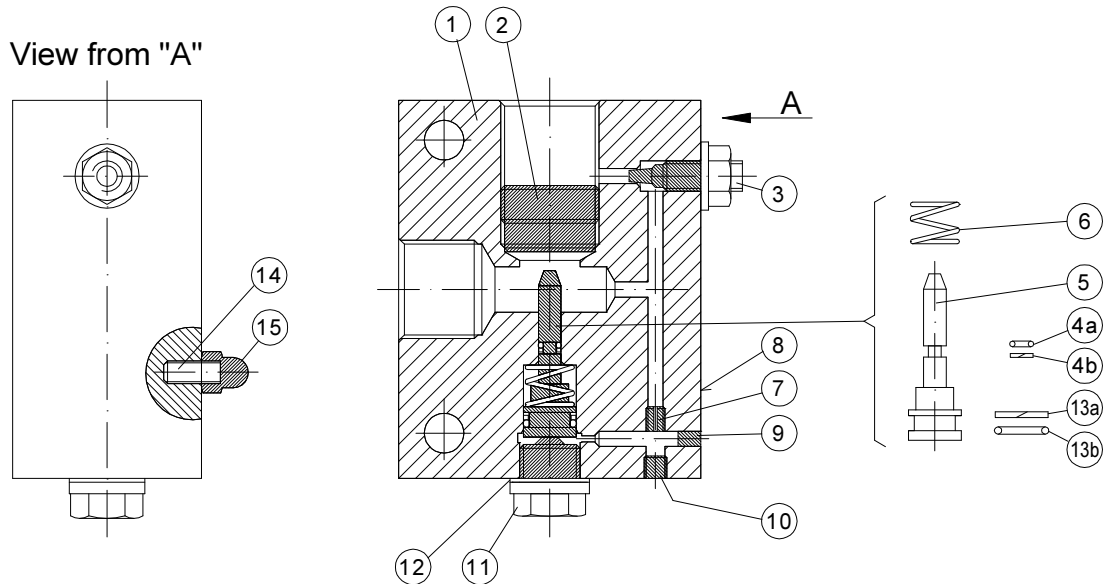

## VD-3-339-C Soft Engagement Valve Spare Parts

Pos.	HT-Art. Nr	Quantity	Description
1	6979	1	Body
2	3513	1	Inlet valve
3	3515	1*	Adjustment screw, complete with sealed nut
4a	3495	1*	O-ring
4b	3497	1*	Back up ring
5	6980	1*	Piston
6	3494	1*	Spring
7	7239	1	Orifice
8	11163	1	PVC Name Plate
9	7240	1	Plug
10	7241	1	Allen screw
11	7242	1	Hexagon plug
12	3342	1*	Washer
13a	3496	1*	O-ring
13b	3498	1*	Back up ring
14	7243	1	Allen screw
15	7243	1	Capnut
	4934	*	Service kit, KT-3-339 consisting of pos: 3, 4a, 4b, 5, 6, 12, 13a, 13b